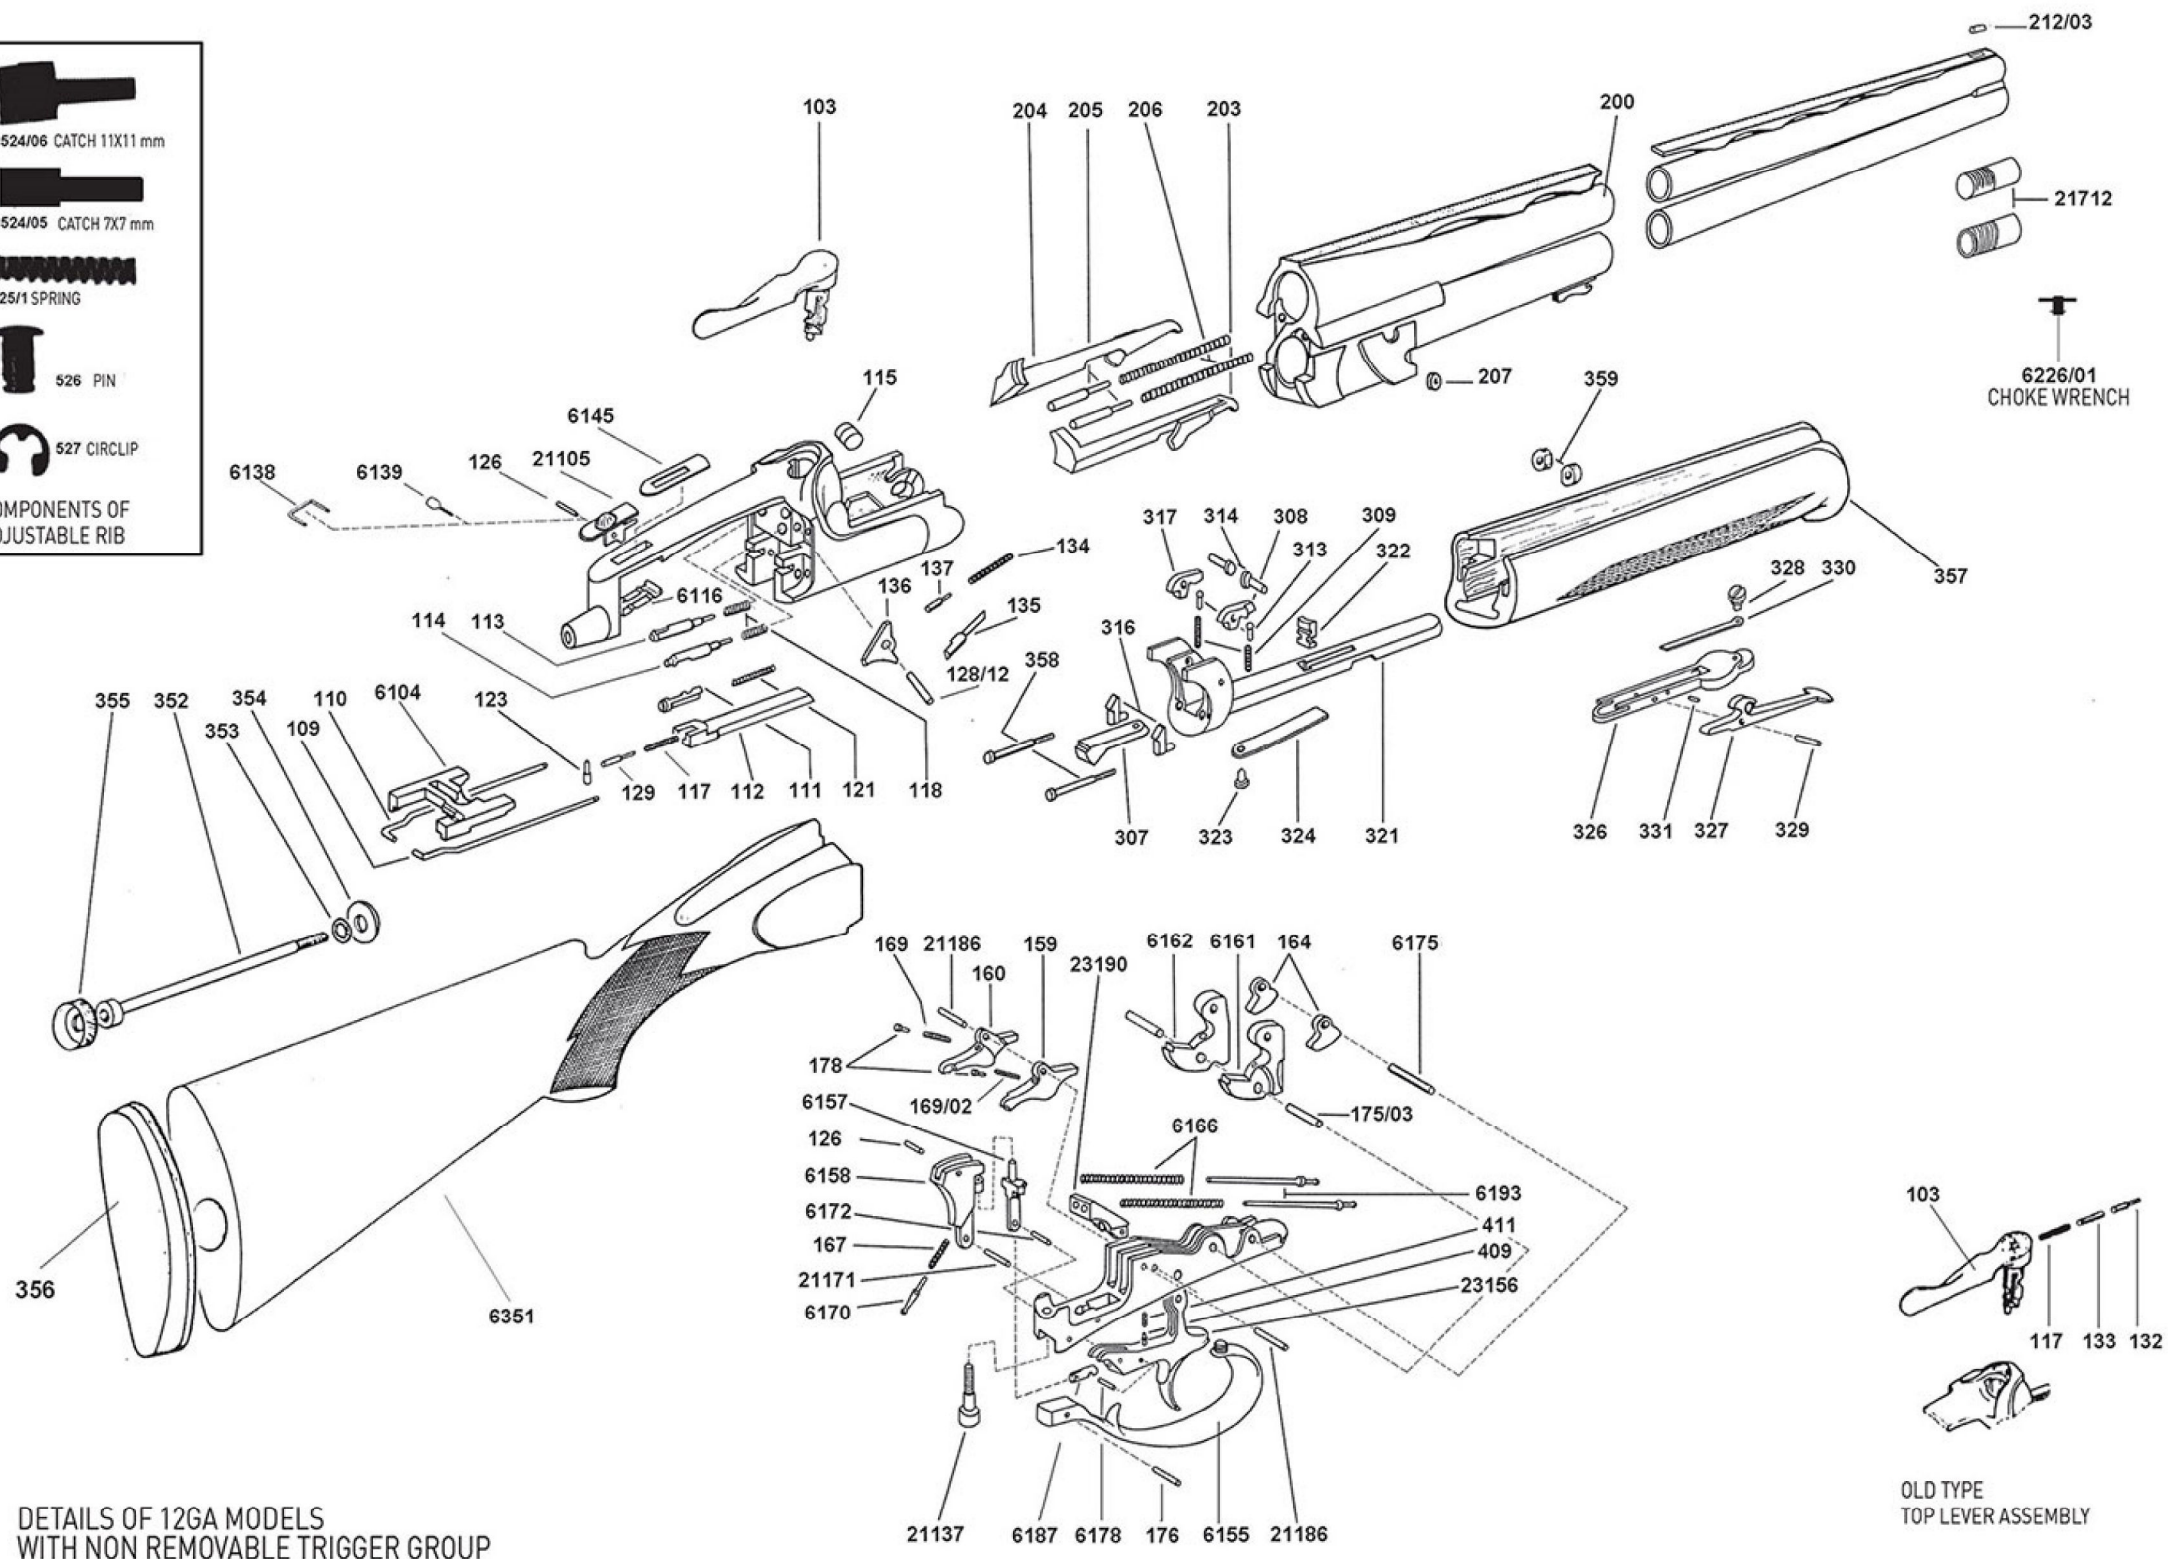

 524/06 CATCH 11X11 mm  
 524/05 CATCH 7X7 mm  
 525/1 SPRING  
 526 PIN  
 527 CIRCLIP  
**COMPONENTS OF ADJUSTABLE RIB**

DETAILS OF 12GA MODELS  
 WITH NON REMOVABLE TRIGGER GROUP

OLD TYPE  
 TOP LEVER ASSEMBLY